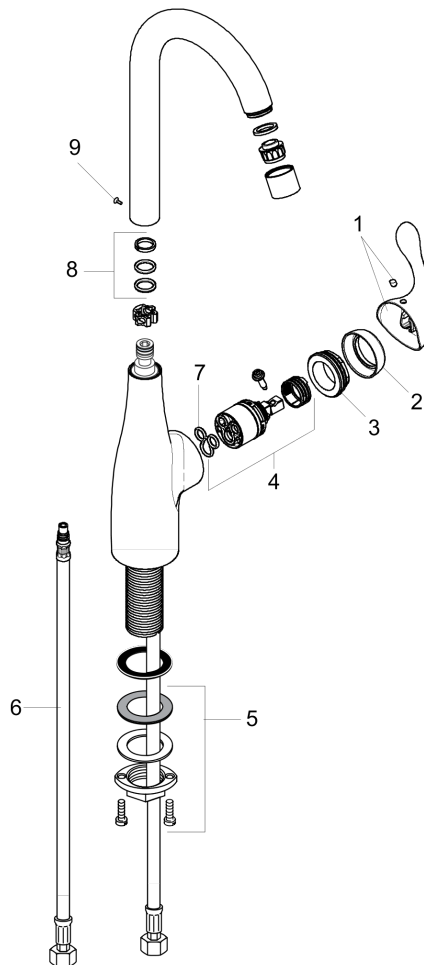

Allegro E
Allegro E Bar Faucet, 1.5 GPM
 Finishes : **chrome** Part no. : **14801001**

Description

Features

- Swivel range 360°
- Aerated spray
- Flow: 1.5 GPM
- Ceramic cartridge
- 3/8" hoses

Item details

List Price \$ 420.00

Technology

Compliance

Product image

Scale drawing

Allegro E
Allegro E Bar Faucet, 1.5 GPM
Finishes : **chrome** Part no. : **14801001**

Exploded drawing

Year of production: >08/08

Allegro E
Allegro E Bar Faucet, 1.5 GPM
 Finishes : **chrome** Part no. : **14801001**

Spare parts list

Year of production: >08/08

Pos.	Description	Part no.	Price	PU
1	handle	98597001	-	1
2	flange	96468000	-	1
3	nut	96461000	-	1
4	cartridge, assy	92730000	-	1
5	fixing set (Ø 34)	95049000	-	1
6	connection hose 17½" M10x1 3/8"	94071001	-	1
7	seal	95008000	-	1
8	sealing set	92646000	-	1
9	screw	97662000	-	1
a	aerator M22x1 (5 l/min)	95455000	-	1