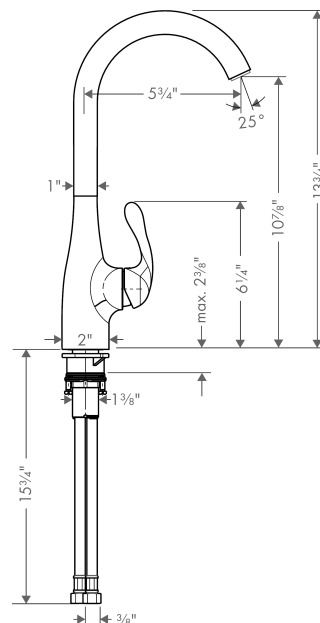

Allegro E
Allegro E Bar Faucet, 1.5 GPM
 Finishes : **chrome** Part no. : **14801001**

Description

Features

- Swivel range 360°
- Aerated spray
- Flow: 1.5 GPM
- Ceramic cartridge
- 3/8" hoses

Item details

List Price \$ 420.00

Technology

Compliance

Product image

Scale drawing

Allegro E
Allegro E Bar Faucet, 1.5 GPM
Finishes : **chrome** Part no. : **14801001**

Exploded drawing

Year of production: >08/08

Allegro E
Allegro E Bar Faucet, 1.5 GPM
 Finishes : **chrome** Part no. : **14801001**

Spare parts list

Year of production: >08/08

Pos.	Description	Part no.	Price	PU
1	handle	98597001	-	1
2	flange	96468000	-	1
3	nut	96461000	-	1
4	cartridge, assy	92730000	-	1
5	fixing set (Ø 34)	95049000	-	1
6	connection hose 17½" M10x1 3/8"	94071001	-	1
7	seal	95008000	-	1
8	sealing set	92646000	-	1
9	screw	97662000	-	1
a	aerator M22x1 (5 l/min)	95455000	-	1